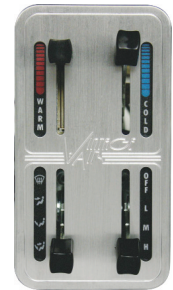

GEN II CONTROLS

Gen II Universal Systems

Base Model 4-Lever Gen II Controls

The Gen II delivers infinite louver air temperature regulation and bi-level operation of A/C and heat modes. This standard machined panel with a mylar face operates our exclusive servo actuated heater valve which allows the introduction of small amounts of heat to regulate air temperature. Simple plug-in connections, no vacuum lines, and fewer wires to route.

49110-SHQ 4 Lever Fingertip Panel
4.63" wide x 2.44" tall. Internally lighted.

49110-SVQ 4 Lever vertical Fingertip Panel
2.44" wide x 4.63" tall. Internally lighted.

Base Model Rotary Knob Gen II Controls

The same control functions as our well-known slider panels but these use rotary knobs to control all functions. These control switches can be used directly in your dash without the pods for a true custom look.

49200-RHA Gen II 4 Knob Under dash Pod
(For Gen II systems with servo heater valve).
7.125" wide x 1.875" tall.

49205-RHA Gen II 4 Knob Under dash pod w/louver
(For Gen II systems with servo heater valve).
12" wide x 2.375" tall.

Upgrade Gen II Panels

Gen II Machined Face Panels

Aluminum slide control panels put just right temperatures at your fingertips. Available in horizontal or vertical design. Internally lighted.

48103-SHQ 4 Lever Machined Horizontal Panel
4.69" wide x 2.5" tall.

48102-SVQ 4 Lever Vertical Machined Panel.
2.5" wide x 4.69" tall.

Gen II Streamline™ Oval Panel

This Gen II control panel features same styling and dimensions as the original Vintage Air design! Engraved, polished or black anodized panel. Internally lighted though the soft glow aluminum knobs.

48104-RHQ Streamline™ Gen II Pro Line Panel.
5.5" wide x 2.5" tall.

481005 Streamline™ black anodized Gen II Pro Line Panel.
5.5" wide x 2.5" tall.